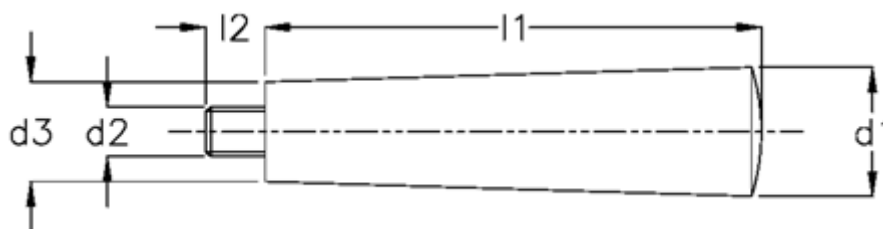

Data Sheet

Article number: 20124018

Description: E+G Fixed handle GN 203-18-M6

Measures

$d1 = 18$

$d2 = M6$

$d3 = 13$

$l1 = 64$